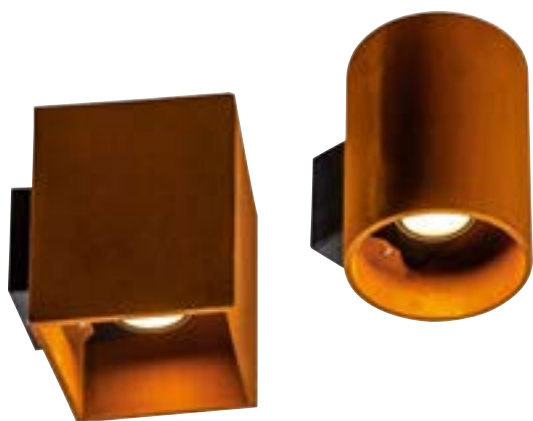

RUSTY® CONE 25/70
Pole
Art.No.: 229432/229430

RUSTY® CONE 40
Pole
Art.No.: 229431

Classic bollard in a nautical style. And you can feel the sea air blowing through your garden: SLV RUSTY® CONE.

Our recommendation
For use as floor lighting.

RUSTY® UP/DOWN WL

In multi-faceted rust-tones, RUSTY® UP/DOWN gives an attractive look to facades. Square or round for a unique look, which harmonises perfectly with the look of red bricks. These lights, which produce an indirect beam, are fitted with energy-efficient and long-lasting COB LEDs. Adjust the light colour (3000K/4000K) with just one click of the CCT switch. Perfect for adapting to use in any context. With a protection rating of IP65, RUSTY® UP/DOWN is perfectly suited to use outdoors.