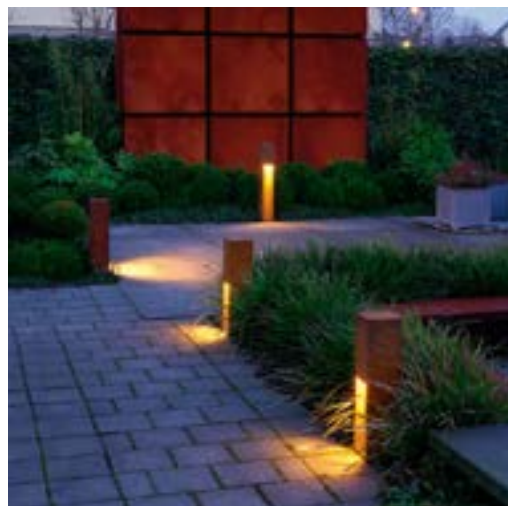

RUSTY® SLOT 50
Pole
Art.No.: 229410