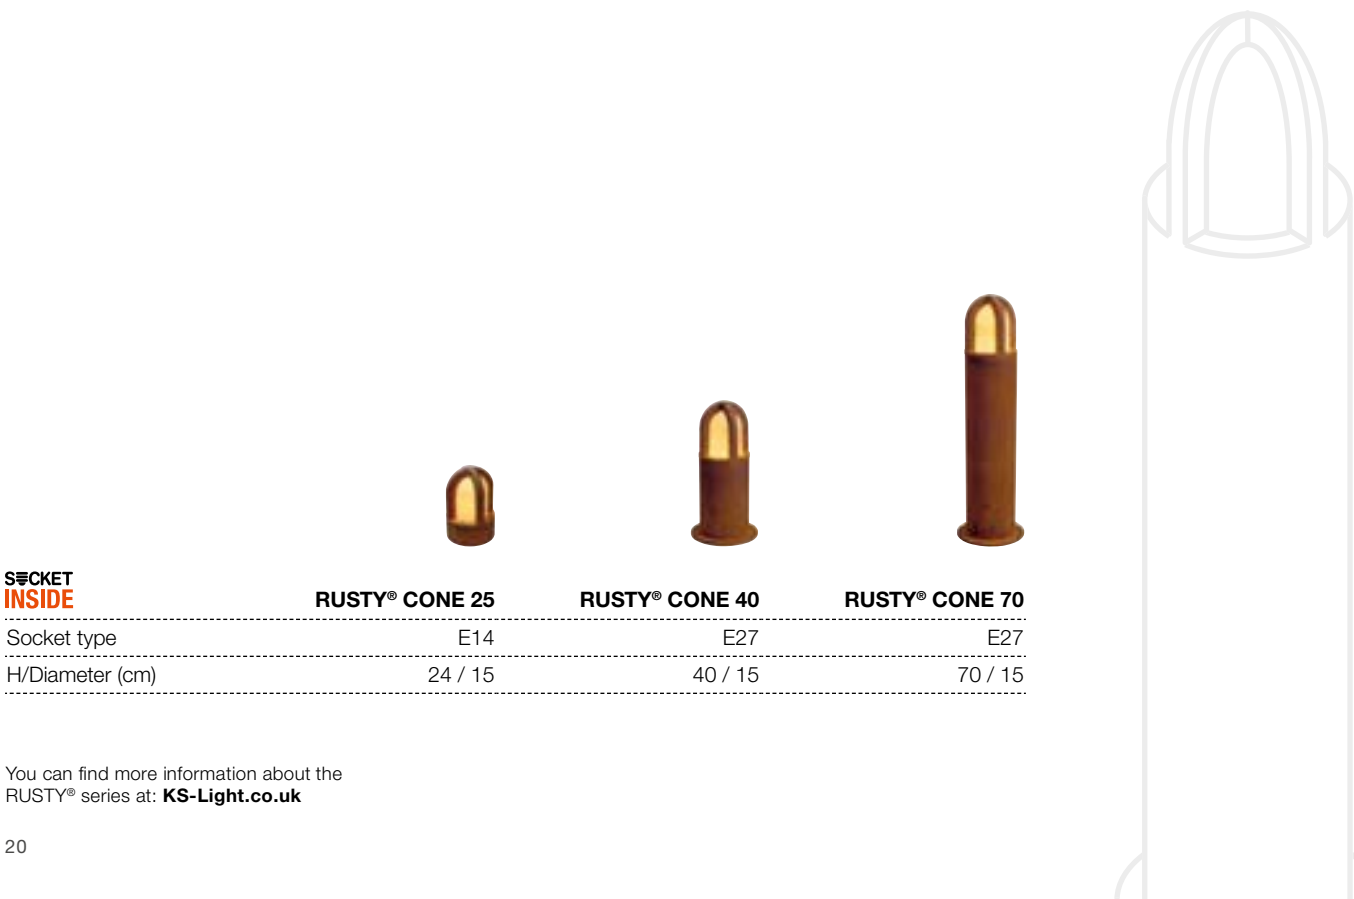

**SOCKET
INSIDE**

	RUSTY® CONE 25	RUSTY® CONE 40	RUSTY® CONE 70
Socket type	E14	E27	E27
H/Diameter (cm)	24 / 15	40 / 15	70 / 15

You can find more information about the RUSTY® series at: KS-Light.co.uk